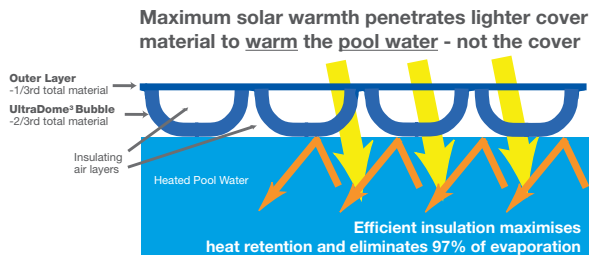

BUILT TO LAST

Years of research and development by Daisy under Australian conditions, has resulted in a technically innovative design that is exclusive to Daisy.

Only Daisy pool covers utilise the trademarked and award-winning UltraDome™ technology. Our unique design and moulding technique enables the polyethylene (PE) bubble layer to be formed in a profile that is consistent in thickness. The results:

- the elimination of weak points for maximum durability and greater strength
- super toughened to resist salt, sun and chemicals
- maximum insulation and minimised heat and water loss.

This means you can enjoy your Daisy and pool longer!