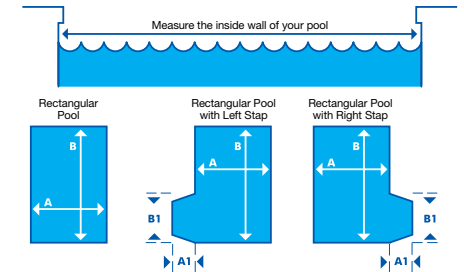

UTC 75/100 Cost effective 75 or 100mm for small to large pools

UTCAG Cost effective 50 or 75mm for above ground pools

3 POOL SIZE

Simply decide on the essential details:

- (1) type of cover (2) roller system
- (3) pool size: length (B) X width (A) (+ step area) = Total square metres.

Ask for a quote let's say - 52m² 525B with an ST roller. Take into account if your pool is indoors or outside. Do you need more heat or less or have leaf debris. Remember your roller adds years to the life of the cover. Does your pool have non-standard features? These are some determining facts you need to discuss with us.

For shaped pools, treat as rectangular

And the answer is:

My Daisy Cover: \$

My Daisy Roller: \$

Square Metre Total:

Installation: \$

Distributor Quote from:

4 ORDER YOUR DAISY FROM AN APPROVED EXPERT