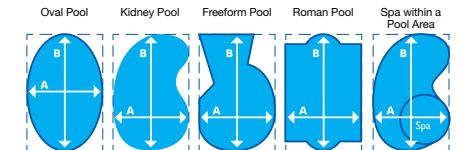

UTC 75/100 Cost effective 75 or 100mm for small to large pools

UTCAG Cost effective 50 or 75mm for above ground pools

3 POOL SIZE

Simply decide on the essential details:

- (1) type of cover (2) roller system
- (3) pool size: length (B) X width (A) (+ step area) = Total square metres.

Ask for a quote let's say - 52m² 525B with an ST roller. Take into account if your pool is indoors or outside. Do you need more heat or less or have leaf debris. Remember your roller adds years to the life of the cover. Does your pool have non-standard features? These are some determining facts you need to discuss with us.

For shaped pools, treat as rectangular

And the answer is:

My Daisy Cover: \$

My Daisy Roller: \$

Square Metre Total:

Installation: \$

Distributor Quote from:

4 ORDER YOUR DAISY FROM AN APPROVED EXPERT