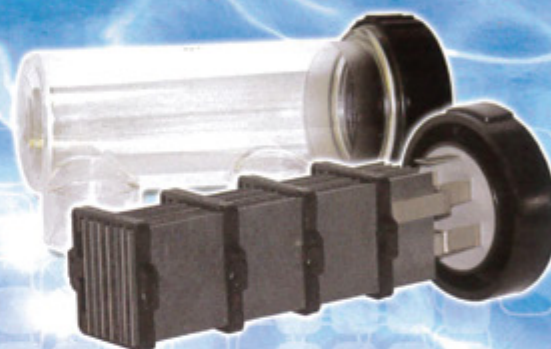

RELTECH

Where the water flows best...

EvoChlor

Mineral / Salt Chlorinator

- Self cleaning electrolytic cell
- Suited to standard salt and mineral / magnesium based pools
- Energy efficient low KW consumption
- Robust design with easy to set analog time clock
- 4 year warranty on power pack & electrolytic cell

www.reltech.com.au

EVOCHLOR SELF CLEANING MINERAL / SALT CHLORINATOR

"DESIGNED FOR THE HARSH AUSTRALIAN ENVIRONMENT, WHEN RELIABILITY AND EASE OF USE IS MORE IMPORTANT THAN TEMPERAMENTAL TOUCH PADS AND LCD DISPLAYS"

KEY FEATURES

- Australian designed and manufactured
- Self cleaning electrolytic cell
- Works with standard salt & Reltech's "ELEMENT" mineral / magnesium salt
- User friendly & easy to set clock
- Quick and easy installation
- Technologically advanced digital micro processing PCB to rival any chlorinator on the market
- Energy efficient low kw consumption
- No internal fuse / external reset button
- Flashing LED water fault warning lights
- Reverse Polarity LED Indicator light
- 4 year warranty on cell & power pack

EvoChlor TECHNICAL SPECIFICATIONS

Model	Input Watt	KW	Chlorine Production Gram/Hour	Millilitres Per/Hour	Cell Case Connection	* Max Pool Capacity Litres
EV 15	200	0.20	25g [^]	150ml ~	40-50mm	50 000
EV 25	200	0.20	45g [^]	250ml ~	40-50mm	100 000
EV 35	350	0.35	60g [^]	350ml ~	40-50mm	150 000